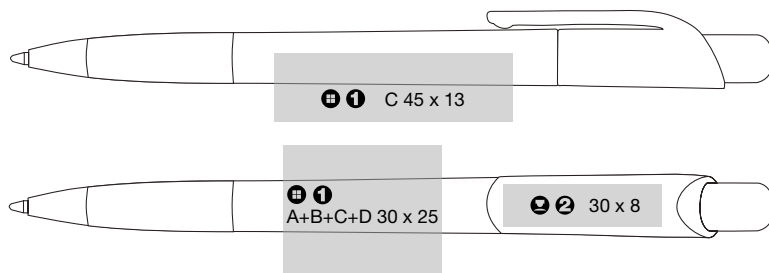

-  matt silber lackiert
matt silver lacquered
-  mit Gummigriffzone
with gum sleeve
-  Made in Europe

Star Grip Ice: Jumbo Mine / Jumbo refill

Star Grip Silver Ice: X20 Mine / X20 refill

Werbeanbringung / Advertising