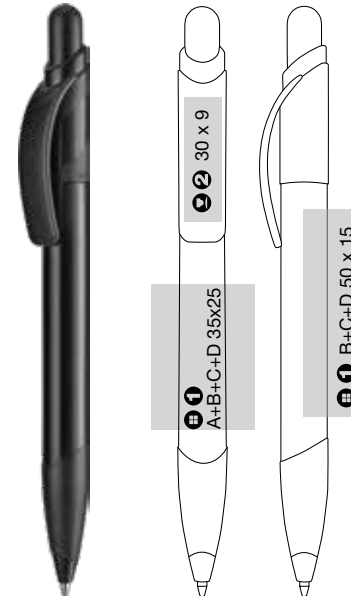

Lucy recycled | ART. 42 288

Position
Position

Siebdruck
Silkscreen

Tampondruck
Pad printing