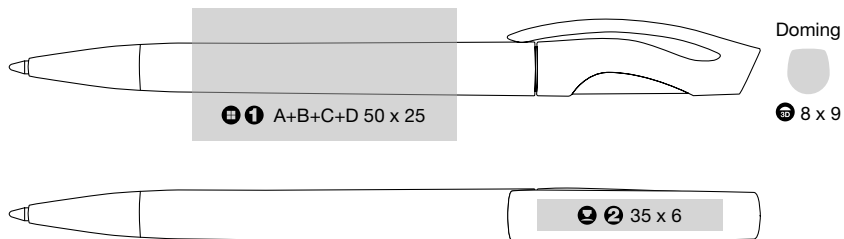

Bestseller
Bestseller

Budget
Budget

Made in Europe

Tweeter color / flash: X20 Mine / *X20 refill*

Tweeter Metall: Jumbo Mine / *Jumbo refill*

Werbeanbringung / Advertising

Position
Position

Siebdruck
Silkscreen