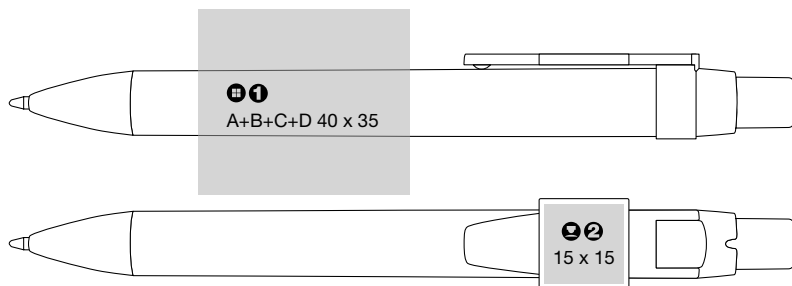

Cube

Druckkugelschreiber / Ballpen
ab 500 Expl. / from 500 pcs.

Cube ART. 45 390

! quadratischer Clip
squared clip

↔ große Druckflächen
large printing areas

G2 Global-Großraummine / G2 Global-large capacity refill

Werbeanbringung / Advertising

Position
Position

Siebdruck
Silkscreen

Tampondruck
Pad printing