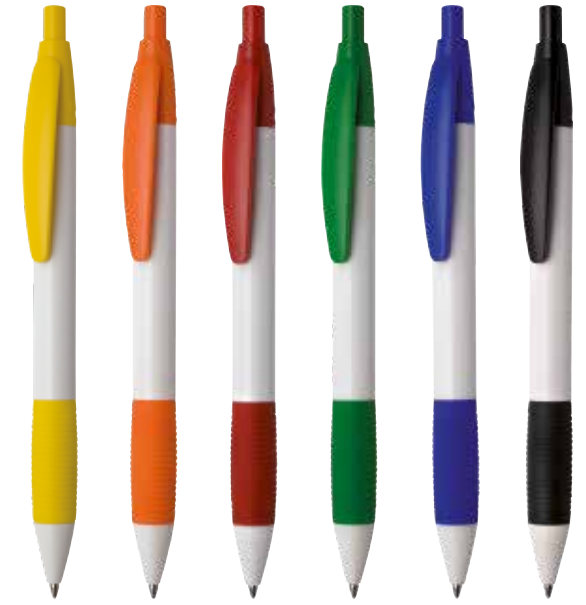

-0116 -0021 -0200 -0348 -7455 -0002

Junior Grip | ART. 44 910