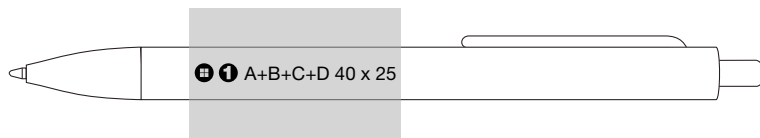

Piano

Druckkugelschreiber / Ballpen
ab 500 Expl. / from 500 pcs.

Piano solid ART. 41 601
Piano color ART. 41 602

 **Farbvielfalt**
Wide range of colours

 **Made in Europe**

X20 Mine / X20 refill

Werbeanbringung / Advertising