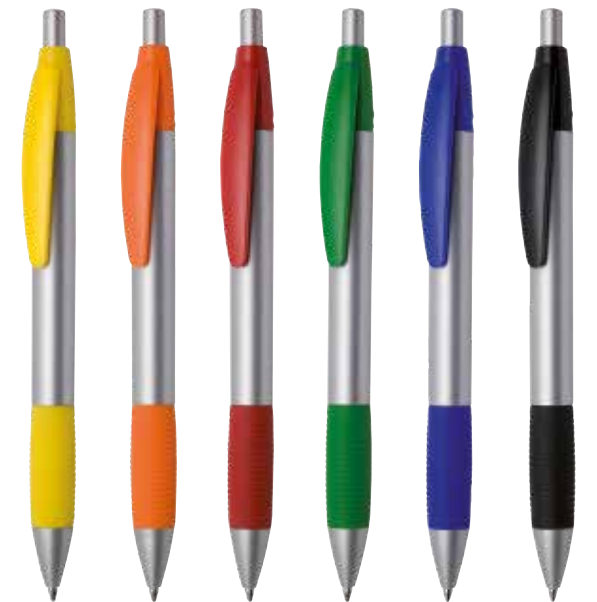

-0116 -0021 -0200 -0348 -7455 -0002

Junior Grip Silver | ART. 44 916