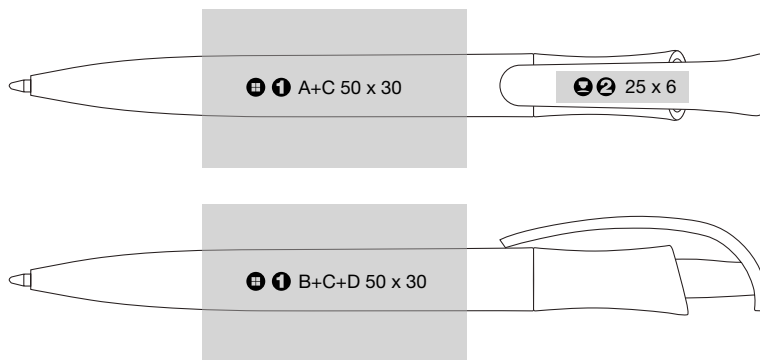

Select

Druckkugelschreiber / Ballpen
ab 500 Expl. / from 500 pcs.

Select	ART. 51 811
Select Metall	ART. 51 911
Select Silver	ART. 51 852
Select Silver plus	ART. 51 850
Select Silver plus uni	ART. 51 853

Bestseller
Bestseller

Made in Germany

Jumbo Schönschreibmine / Fine writing Jumbo-refill

Werbeanbringung / Advertising

Position
Position

Siebdruck
Silkscreen

Tampondruck
Pad printing