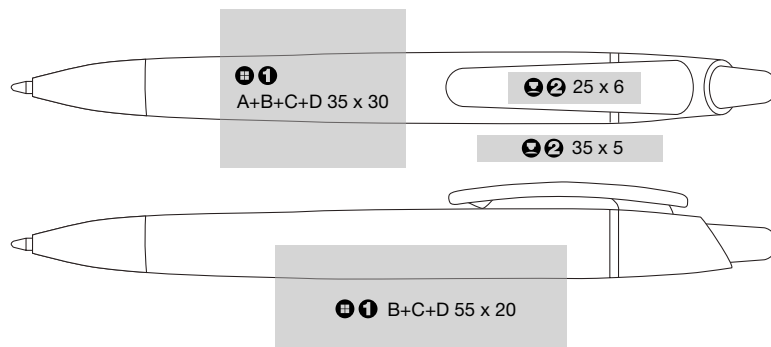

Arctic

Druckkugelschreiber / Ballpen
ab 500 Expl. / from 500 pcs.

Arctic ART. 80 250

schwere Spitze aus Metall, matt verchromt
heavy tip in metal, satin chromed

robustes Design
strong design

G2 Global-Großraummine / G2 Global-large capacity refill

Werbeanbringung / Advertising

Position
Position

Siebdruck
Silkscreen

Tampondruck
Pad printing