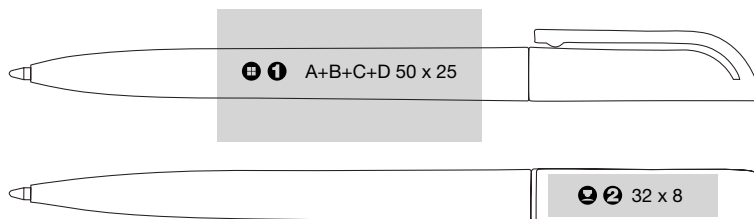

Twist

Drehkugelschreiber / Twist-ballpen
ab 500 Expl. / from 500 pcs.

Twist ART. 54 103
Twist Gold ART. 54 140
Twist Silver ART. 54 130

- Bestseller
  Bestseller
- Klassiker - Das Original
  Classic - The original
- große Druckflächen
  large printing areas
- Made in Europe

X20 Mine / X20 refill

Werbeanbringung / Advertising

Position
Position

Siebdruck
Silkscreen

Tampondruck
Pad printing