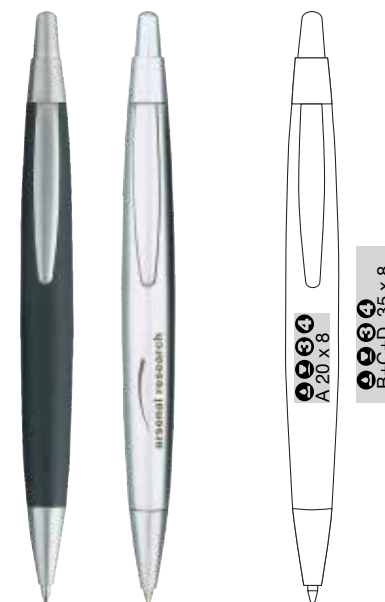

Ätzung
Etching

President

Druckkugelschreiber / *Ballpen*
 ab 100 Expl. / *from 100 pcs.*

President satin ART. 53 600
 President schwarz / *black* ART. 53 601

 Zigarrenform
design like a cigar

G2 Global-Großraummine / *G2 Global-large capacity refill*