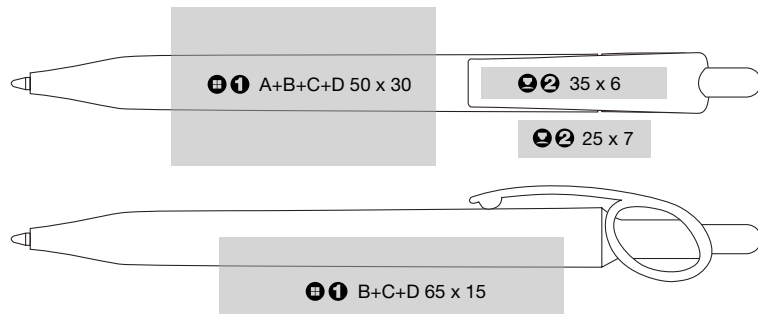

Qpen

Druckkugelschreiber / Ballpen
ab 500 Expl. / from 500 pcs.

Qpen frost Silver ART. 51 750
Qpen uni frost ART. 51 702

- Clipdesign
  Clipdesign
- große Druckflächen
  large printing areas
- Made in Germany

X20 Mine / X20 refill

Werbeanbringung / Advertising

Position
Position

Siebdruck
Silkscreen

Tampondruck
Pad printing