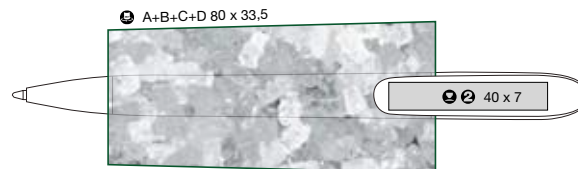

Vicky digital

Druckkugelschreiber / Ballpen

inkl. 4c Digitaldruck auf Transferfolie und Vorkosten / incl. 4c digital print onto transfer foil and set-up charge

Vicky transparent Digital ART. 21 481