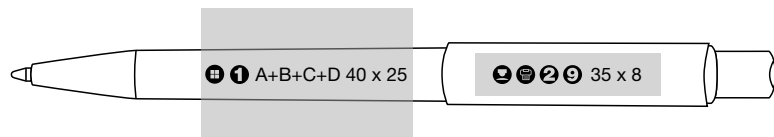

Dot transparent

Druckkugelschreiber / Ballpen
ab 500 Expl. / from 500 pcs.

Dot transparent ART. 47 803

Bestseller
Bestseller

Farbvielfalt
wide range of colours

Mix it! Farben frei kombinierbar ab 2.000 Expl.
Mix it! Colours free to combine from 2.000 pcs.

Made in Europe

Jumbo Mine / Jumbo refill

Werbeanbringung / Advertising

Position
Position

Siebdruck
Silkscreen

Tampondruck
Pad printing

Digitaldirektdruck
Digital printing