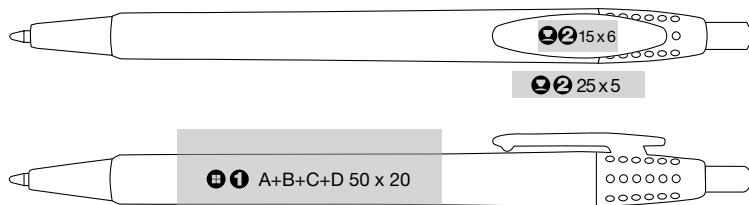

Ultra solid

Druckkugelschreiber / Ballpen
ab 1.000 Expl. / from 1.000 pcs.

Ultra solid   ART. 21 240

- Bestseller
  Bestseller
- Budget
  Budget
- große Druckflächen
  large printing areas
- Made in Europe

X20 Mine / X20 refill

Werbeanbringung / Advertising

Position
Position

Siebdruck
Silkscreen

Tampondruck
Pad printing