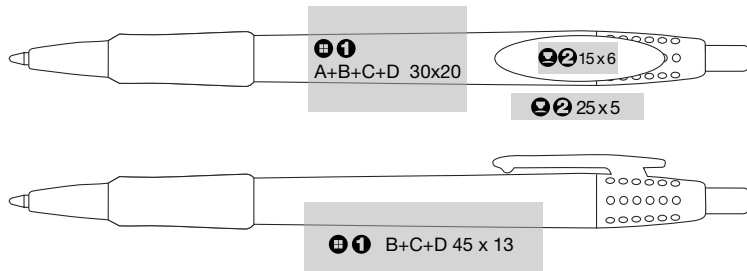

Ultra Grip

Druckkugelschreiber / Ballpen
ab 1.000 Expl. / from 1.000 pcs.

Ultra Grip ART. 21 250

- Bestseller
  Bestseller
- Budget
  Budget
- mit Gummigriffzone
  with gum sleeve
- Made in Europe

X20 Mine / X20 refill

Werbeanbringung / Advertising

Position
Position

Siebdruck
Silkscreen

Tampondruck
Pad printing