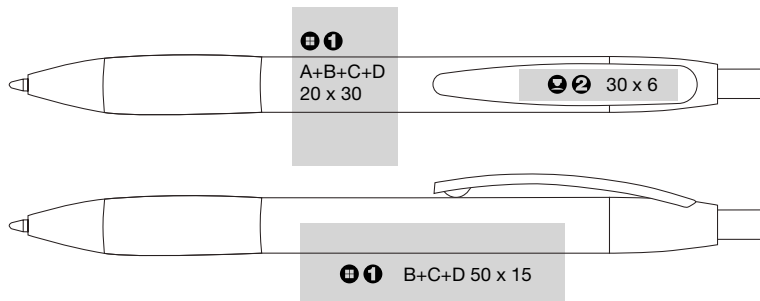

Bestseller
Bestseller

Budget
Budget

mit Gummimanschette
with gum sleeve

Made in Europe

X20 Mine / X20 refill

Werbeanbringung / Advertising

Position
Position

Siebdruck
Silkscreen